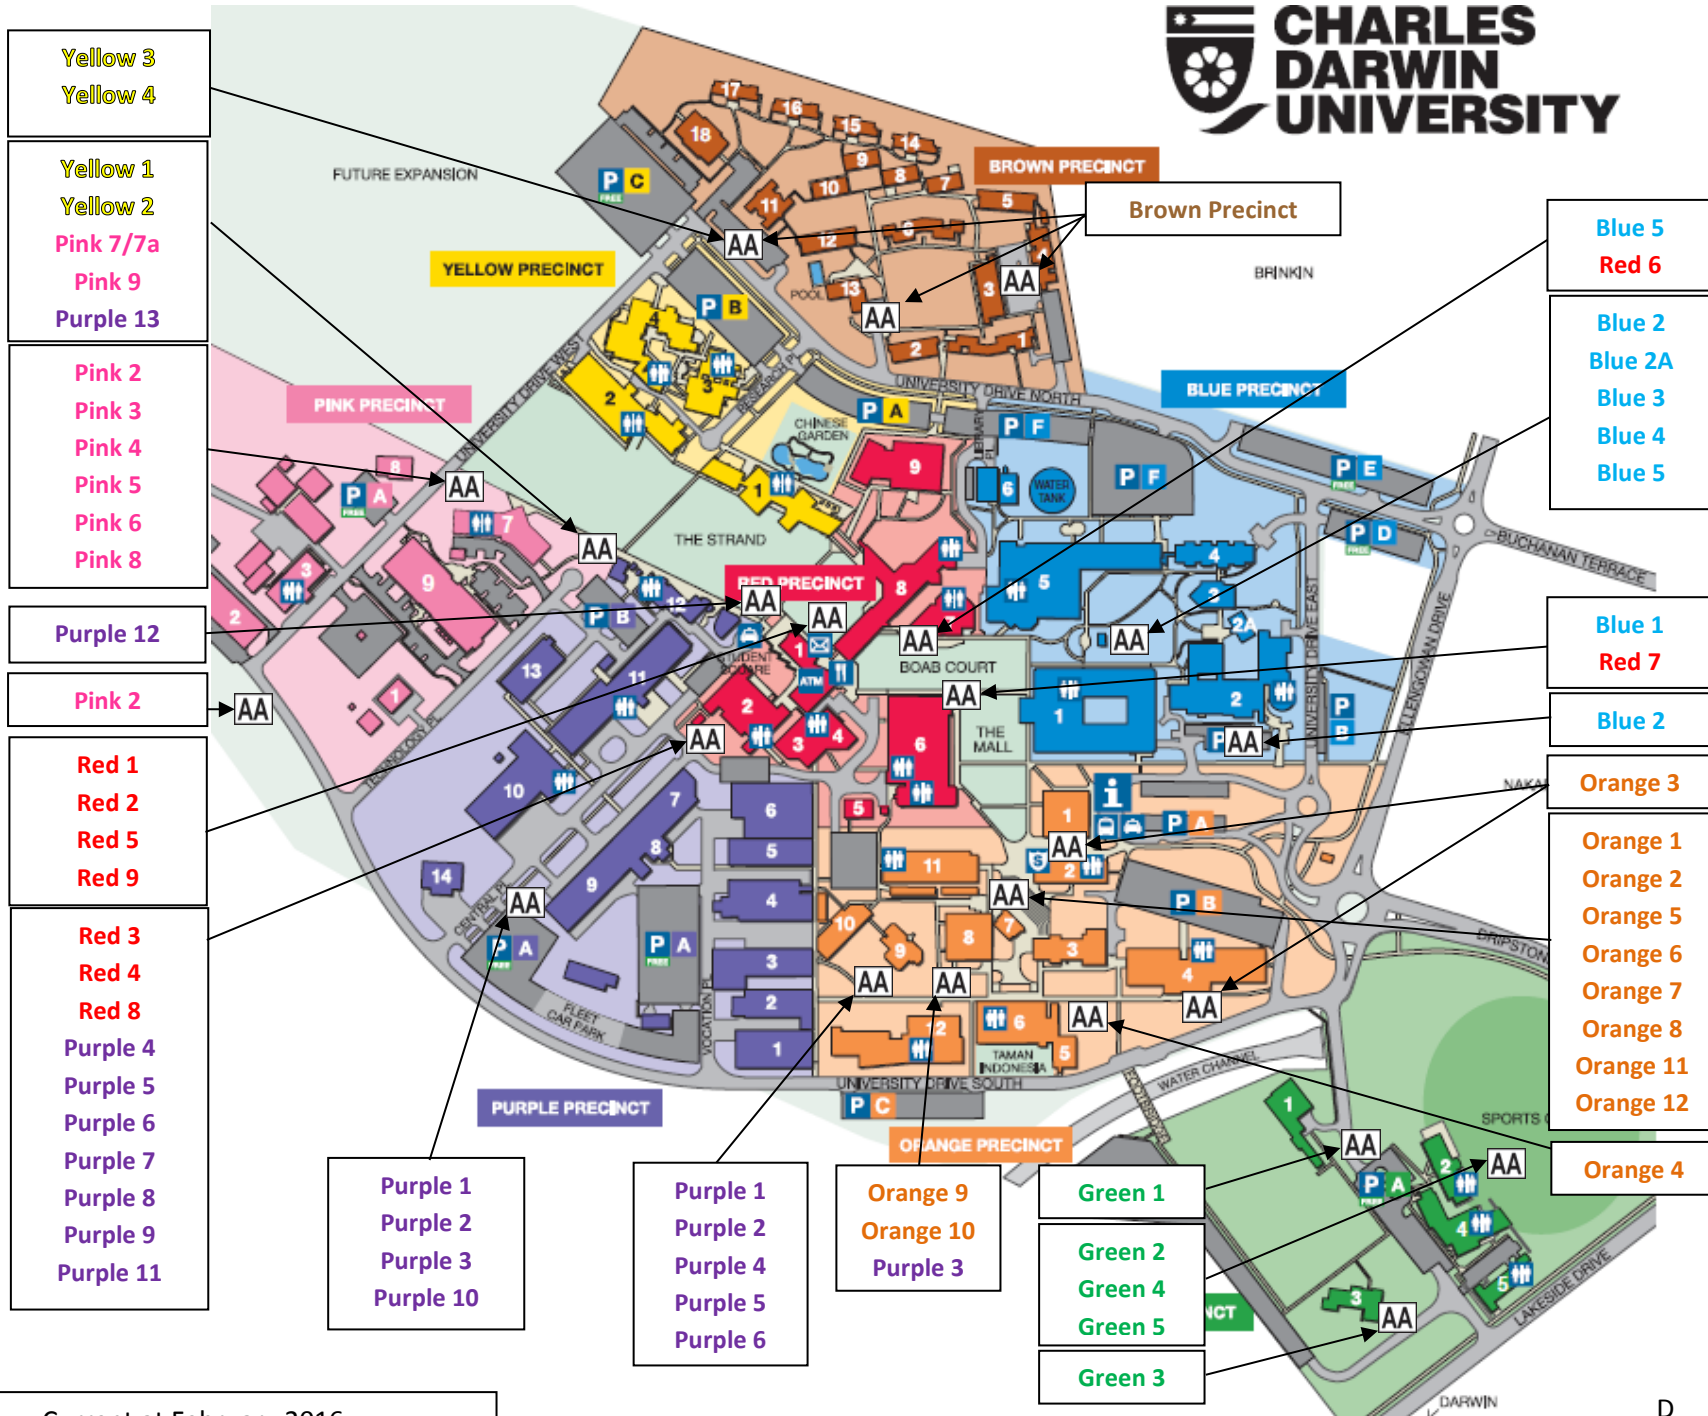

CASUARINA CAMPUS - EMERGENCY ASSEMBLY AREAS

Current at February 2016