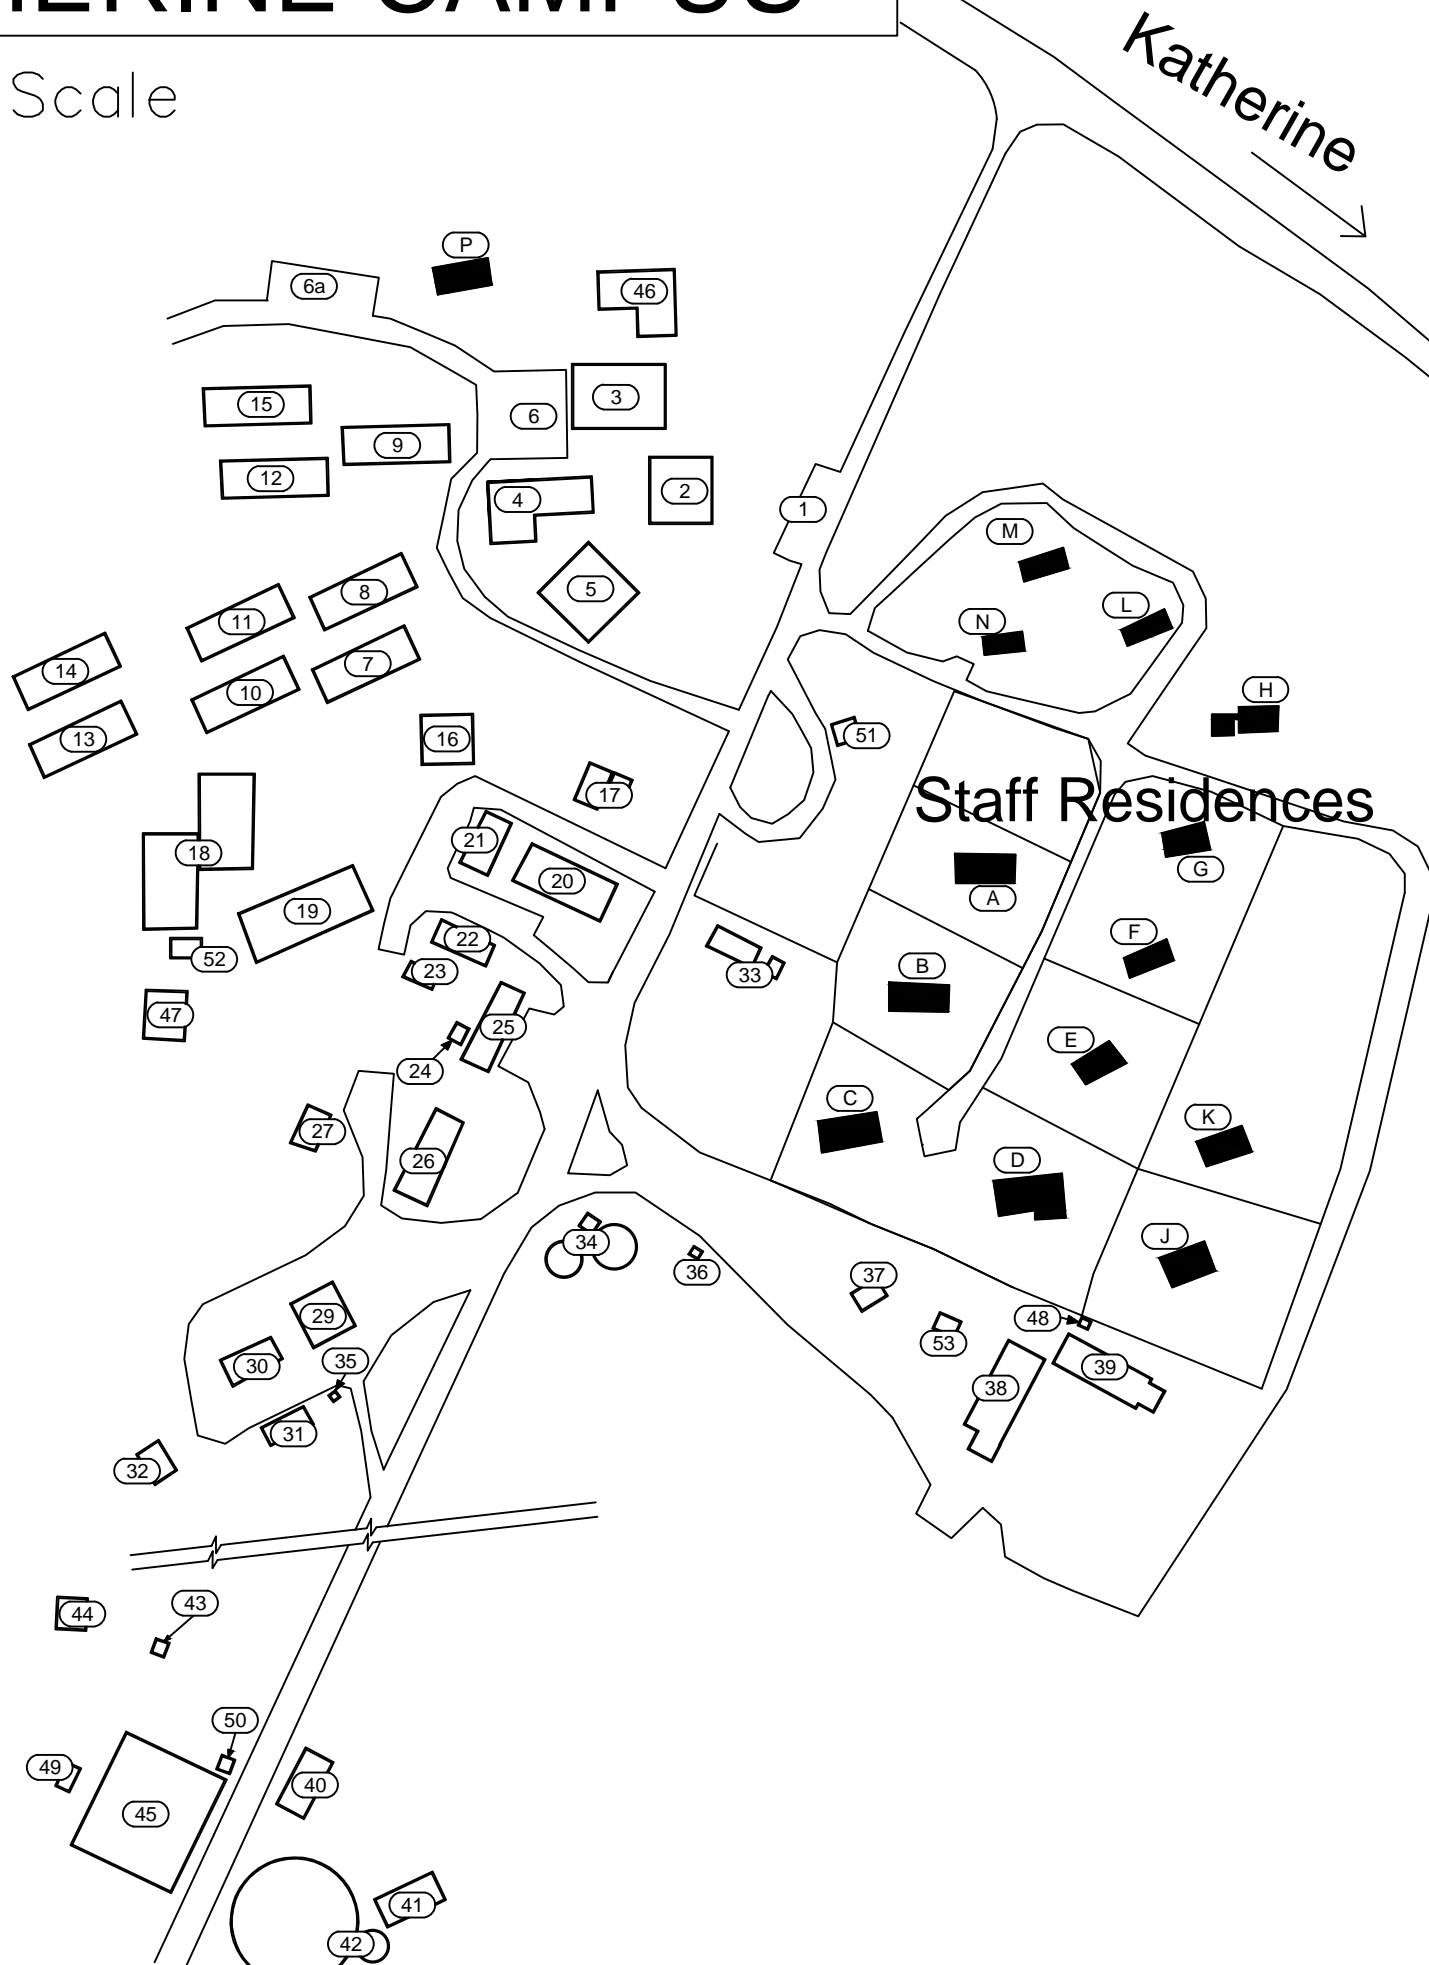

KATHERINE CAMPUS

Do Not Scale

NUMBER	FACILITY
1	Visitors Car Park
2	Administration Building
3	Macfarlane Building
4	Kitchen / Dining Room
5	Library
6 & 6a	Car Parks
7	Gregory Dormitory
8	Giles Dormitory
9	Stuart Dormitory
10	Baines Dormitory
11	Forrest Dormitory
12	Buchanan Dormitory
13	Stokes Dormitory
14	Mitchell Dormitory
15	Durack Dormitory
16	Student Recreation Room
17	Swimming Pool
18	Tennis Courts
19	Lansdowne Building
20	Auto Workshop 1
21	Auto Workshop 2
22	Welding Workshop
23	Welding Demountable
24	General Storage Shed
25	Vehicle Shed / Archive Store
26	Maintenance Workshop & Storage
27	Tractor Shed
29	Farm Workshop
30	Supplement Shed
31	Fencing Shed
32	Chemical Shed
33	Laundry
34	Water Tanks & Tower
35	Vehicle Fuel Tank
36	Fuel Shed
37	Loading Ramp
38	Farm Machinery Shed
39	Workshop / Light Auto Classroom
40	Hayshed
41	Stables
42	Horse Arena & Round Yard
43	Ablution Block
44	Sewerage Pump Station
45	Cattle Yards
46	Community Services Building
47	Farm Shed
48	Light Auto Toilets
49	Cattle Yard Branding Shed
50	Cattle Yard Storage Shed
51	Bus Stop
52	Green House
53	Farm Shed

STAFF RESIDENCES

A	House
B	House
C	House
D	House
E	House
F	House
G	House
H	House
J	House
K	House
L	House
M	House
N	House
P	House

Date of issue: 13 Mar 15