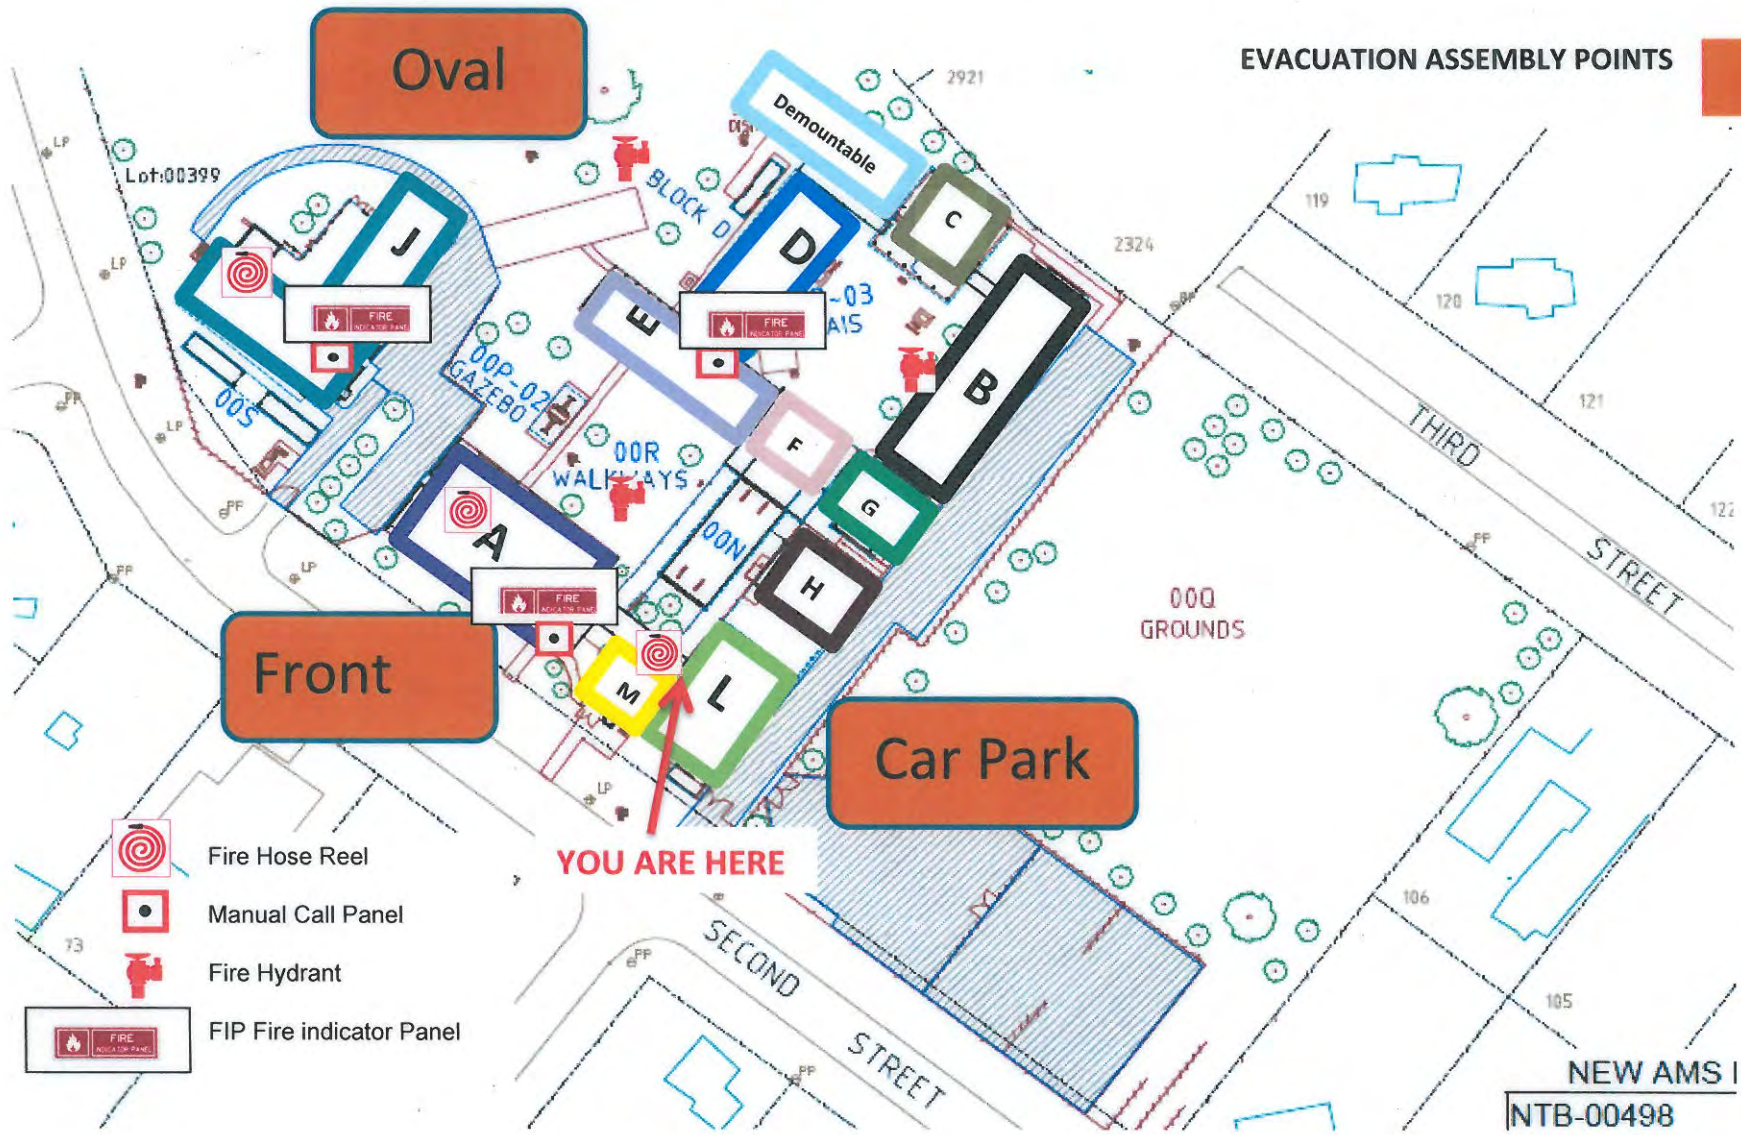

EVACUATION DIAGRAM

EVACUATION ASSEMBLY POINTS

Fire Hose Reel

Manual Call Panel

Fire Hydrant

FIP Fire Indicator Panel

NEW AMS I
NTB-00498