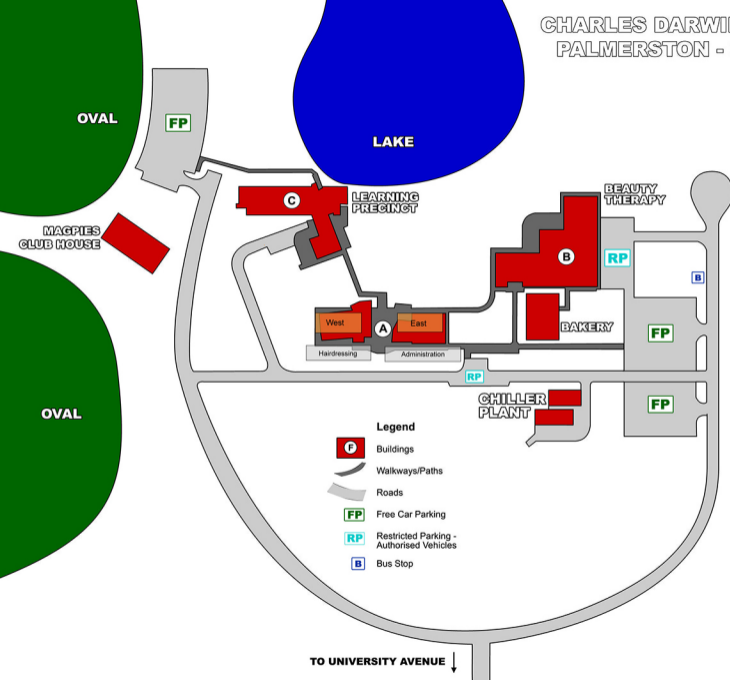

CHARLES DARWIN UNIVERSITY PALMERSTON - CAMPUS MAP

Buildings

A General Studies & Administration Building

Level 1 (ground):

EAST

- Lakeside Café

WEST

- Computer class rooms
- Hairdressing

Level 2:

EAST

- Student Administration (Reception desk)
- Security/Facilities
- Duwan Office (Indigenous Academic Support Unit)
- Campus Administrator (PVC VET, Remotelink) & Administration Team
- Staff Offices - Vet Areas:
  - Tourism & Hospitality
  - Sport, Business & Recreation
  - Cookery & Bakery
  - Access (IVEC Program)
  - Retail

WEST

- Conservation & Land Management
- Classrooms
- Lecture Theatre
- Staff Offices - VET Areas:
  - Conservation & Land Management

B Tourism & Hospitality and Food Studies Building

Level 1 (ground)

Bakery (training kitchen)

C The Learning Precinct

Level 1 (ground)

- Library
- Learning Precinct (PC Labs - after hours access for CDU students)
- Lecture halls

Level 2

- Tutorial Rooms
- Computer Labs
- Staff Offices - VET Areas:
  - English as a Second Language (ESL)
  - Adult Migrant English Program (AMEP)
  - Library & Information Studies
  - Information Technology

Legend

- Buildings
- Walkways/Paths
- Roads
- Free Car Parking
- Restricted Parking - Authorised Vehicles
- Bus Stop

TO UNIVERSITY AVENUE ↓