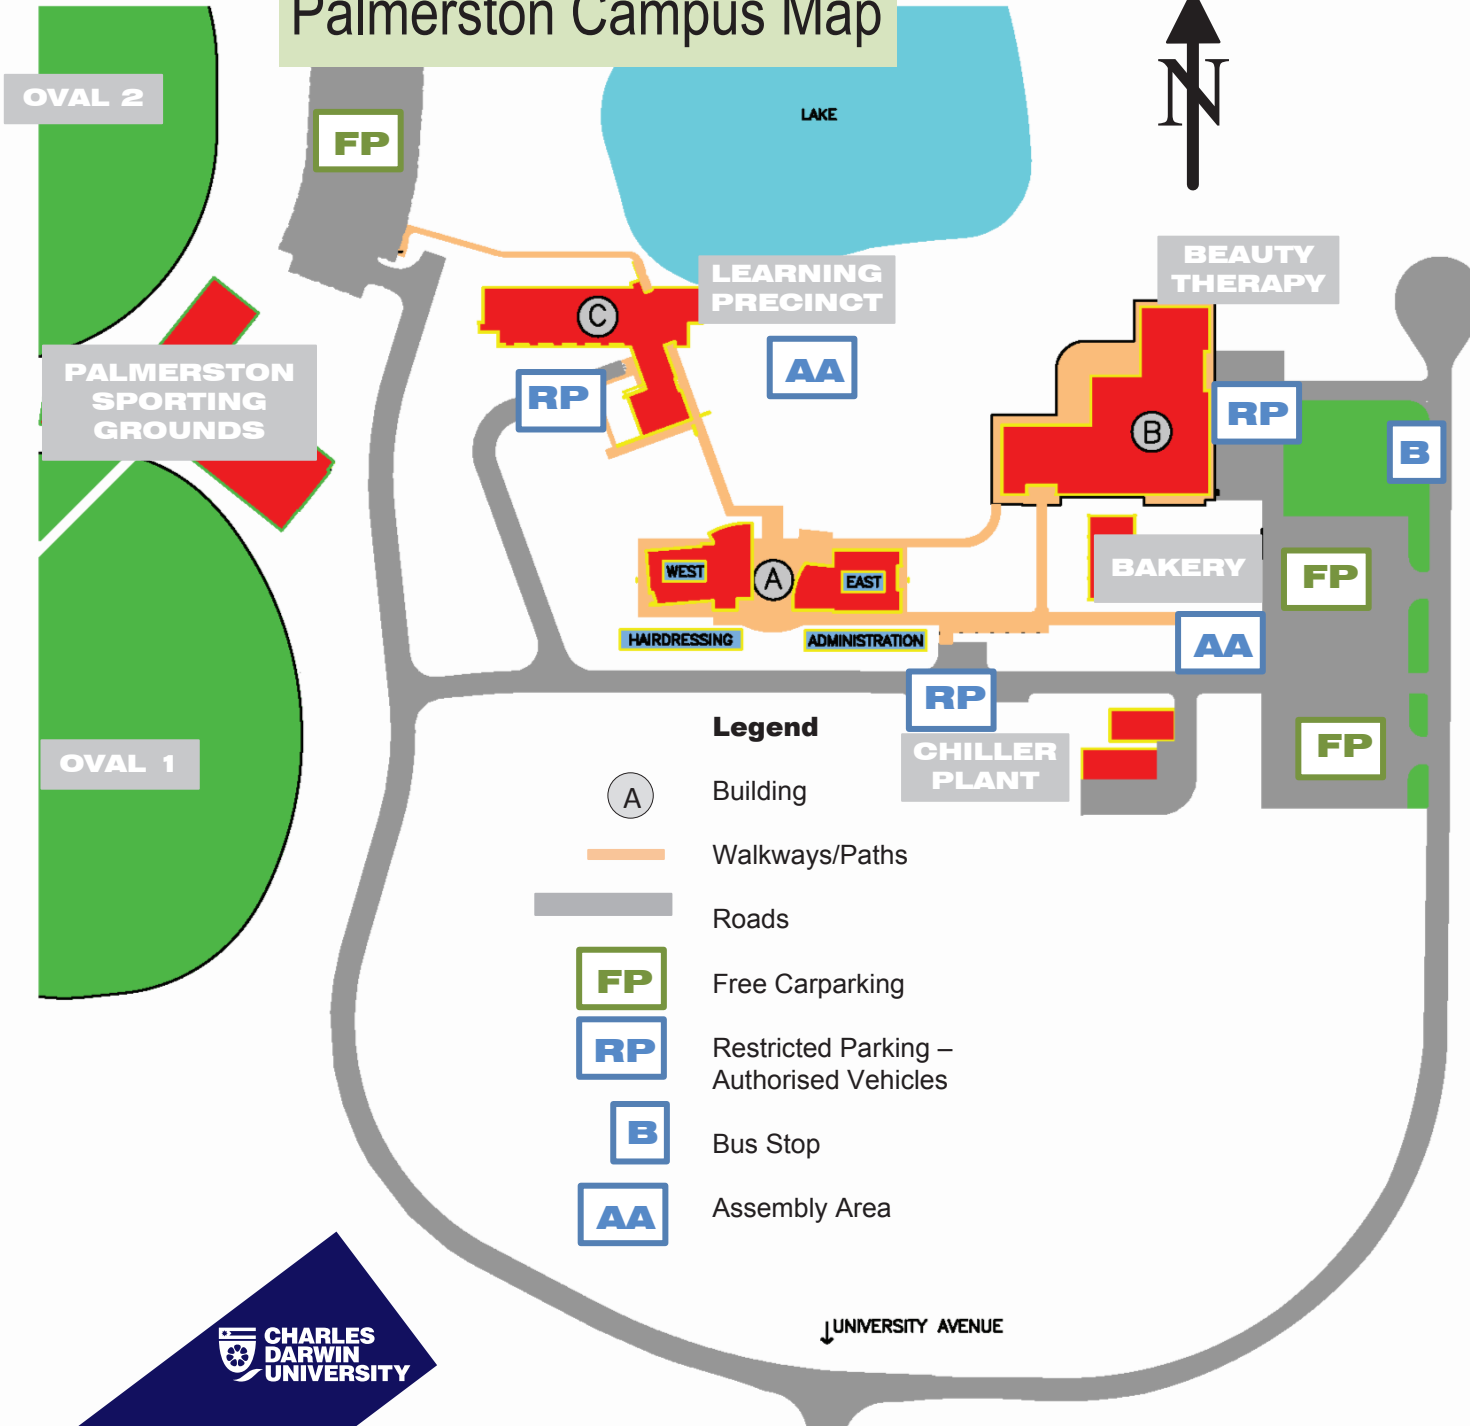

Palmerston Campus Map

Legend

- A Building
- Walkways/Paths
- Roads
- FP Free Carparking
- RP Restricted Parking – Authorised Vehicles
- B Bus Stop
- AA Assembly Area

Buildings

A General Studies & Administration Building

- Level 1 (ground)
 - EAST
 - * Café
 - * Nail Technology
 - WEST
 - * Computer Classrooms
 - * Hairdressing
- Level 2
 - EAST
 - * Student Administration (Reception desk)
 - * Security Office/Facilities
 - * Campus Administration
 - * Staff Offices – VET Areas:
 - Tourism & Hospitality
 - Culinary Arts
 - Retail
 - WEST
 - * Classrooms
 - * Lecture Theatre
 - * Staff Offices – VET Areas:
 - Hair, Beauty & Retail
 - Sport & Recreation

B Tourism & Hospitality and Food Studies Building

- Level 1 (ground)
 - * Training Facilities: Tourism & Hospitality
 - * Commercial Cookery (training kitchens)
 - * Beauty Therapy
 - * Karawa (training restaurant)

Bakery * Training kitchen

C The Learning Precinct

- Level 1 (ground)
 - * Library
 - * Library Foyer (Computer Lab – after hours access)
 - * Lecture halls
- Level 2
 - * Tutorial Rooms
 - * Computer Labs
 - * Computer Hardware Lab
 - * Staff Offices – VET Areas:
 - English as a Second Language (ESL)
 - Information Communication Technology